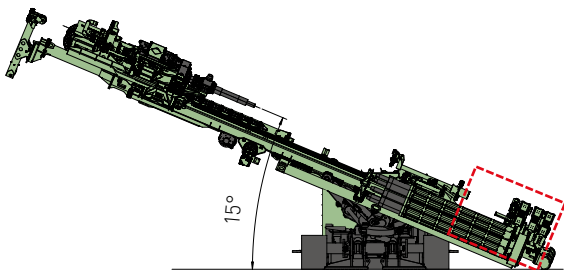

MITO 35

Multipurpose **Drilling Rig**

ITALIAN DRILLING RIGS
MANUFACTURERS SINCE 1964

JET GROUTING CONFIGURATION

26,5 m (87 ft) single pass depth - 12000 mm (39,4 ft) / 22,5 m (73,8 ft) single pass depth - 8500 mm (39,4 ft)

MOTORE DIESEL		DIESEL ENGINE	
Potenza	Power	CAT C7.1 - Stage V - Tier 4 F - 205 Kw (275 Hp) CAT C7.1 - Stage IIIA - Tier 3 - 205 Kw (275 Hp)	
Capacità serbatoio gasolio	Fuel tank capacity	380 l (100 gal)	
Capacità serbatoio olio idraulico	Oil tank capacity	450 l (118 gal)	
ANTENNA		MAST	
Corsa testa di rotazione	Rotary head stroke	8500-12000 mm / (27,9-39,4 ft)	
Tiro nominale	Nominal Pull-up force	19600 daN (44060 lbf)	
Spinta nominale	Nominal Pull-down force	19600 daN (44060 lbf)	
TESTA ROTANTE		ROTARY HEAD	
Coppia max.	Max. torque	3400 daNm (25100 lbf*ft)	
Velocità max.	Max. speed	190 rpm	
DOPPIA TESTA - DOUBLE HEAD			
Rotary superiore R12D100 2 velocità	R12D100 2-speeds upper rotary head	1400 daNm (10300 lbf*ft) / 60 rpm	
Rotary inferiore R26D100 2 velocità	R26D100 2-speeds lower rotary head	3400 daNm (25100 lbf*ft) / 30 rpm	
MORSE		CLAMP AND BREAKER	
Diametro	Diameter	90-645 mm (3,5"-25,4") / 60-415 mm (2,4"-16,3")	
PESO	WEIGHT	~36000 - 39000 Kg (~79366-85980 lbf)	

MITO 35

Innovation,
Power, Versatility.

Con caricatore - *with rod carousel*

MITO 35

Innovation, Power, Versatility.

ACCESSORI - ACCESSORIES

Caricatore idraulico per aste e tubi di rivestimento	Hydraulic rod & casing carousel	9 rods and casings Ø 152 mm
Martello idraulico	Hydraulic drifter	
Pompa triplex	Triplex pump	200 l/min - 70 bar / (52 gpm - 1015 PSI)
Pompa schiuma	Foam pump	34 l/min - 38 bar / (9 gpm - 550 PSI)
Pompa lavaggio	Washing pump	15 l/min - 150 bar / (4 gpm - 2175 PSI)
Lubrificatore di linea	Line lubricator	8,5 l/min - (2,25 gpm)
Jet grouting kit	Jet grouting kit	26,5 - 22,5 m (87 - 73,8 ft)
Cilindri estrattori	Extractic cylinders	
Gru	Crane	