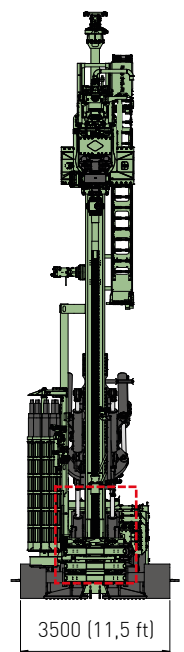

MITO 35

Multipurpose **Drilling Rig**

ITALIAN DRILLING RIGS
MANUFACTURERS SINCE 1964

JET GROUTING CONFIGURATION

26,5 m (87 ft) single pass depth - 12000 mm (39,4 ft) / 22,5 m (73,8 ft) single pass depth - 8500 mm (39,4 ft)

MOTORE DIESEL		DIESEL ENGINE	
Potenza	Power	CAT C7.1 - Stage V - Tier 4 F - 205 Kw (275 Hp) CAT C7.1 - Stage IIIA - Tier 3 - 205 Kw (275 Hp)	
Capacità serbatoio gasolio	Fuel tank capacity	380 l (100 gal)	
Capacità serbatoio olio idraulico	Oil tank capacity	450 l (118 gal)	
ANTENNA		MAST	
Corsa testa di rotazione	Rotary head stroke	8500-12000 mm / (27,9-39,4 ft)	
Tiro nominale	Nominal Pull-up force	19600 daN (44060 lbf)	
Spinta nominale	Nominal Pull-down force	19600 daN (44060 lbf)	
TESTA ROTANTE		ROTARY HEAD	
Coppia max.	Max. torque	3400 daNm (25100 lbf*ft)	
Velocità max.	Max. speed	190 rpm	
DOPPIA TESTA - DOUBLE HEAD			
Rotary superiore R12D100 2 velocità	R12D100 2-speeds upper rotary head	1400 daNm (10300 lbf*ft) / 60 rpm	
Rotary inferiore R26D100 2 velocità	R26D100 2-speeds lower rotary head	3400 daNm (25100 lbf*ft) / 30 rpm	
MORSE		CLAMP AND BREAKER	
Diametro	Diameter	90-645 mm (3,5"-25,4") / 60-415 mm (2,4"-16,3")	
PESO	WEIGHT	~36000 - 39000 Kg (~79366-85980 lbf)	

MITO 35

Innovation,
Power, Versatility.

Con caricatore - *with rod carousel*

MITO 35

Innovation, Power, Versatility.

ACCESSORI - ACCESSORIES

Caricatore idraulico per aste e tubi di rivestimento	Hydraulic rod & casing carousel	9 rods and casings Ø 152 mm
Martello idraulico	Hydraulic drifter	
Pompa triplex	Triplex pump	200 l/min - 70 bar / (52 gpm - 1015 PSI)
Pompa schiuma	Foam pump	34 l/min - 38 bar / (9 gpm - 550 PSI)
Pompa lavaggio	Washing pump	15 l/min - 150 bar / (4 gpm - 2175 PSI)
Lubrificatore di linea	Line lubricator	8,5 l/min - (2,25 gpm)
Jet grouting kit	Jet grouting kit	26,5 - 22,5 m (87 - 73,8 ft)
Cilindri estrattori	Extractic cylinders	
Gru	Crane	