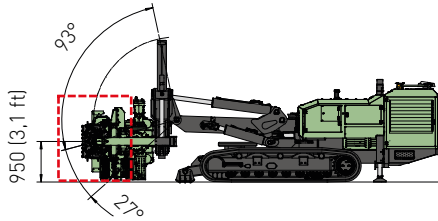

MITO 35

Multipurpose **Drilling Rig**

ITALIAN DRILLING RIGS
MANUFACTURERS SINCE 1964

JET GROUTING CONFIGURATION

26,5 m (87 ft) single pass depth - 12000 mm (39,4 ft) / 22,5 m (73,8 ft) single pass depth - 8500 mm (39,4 ft)

MOTORE DIESEL		DIESEL ENGINE	
Potenza	Power	CAT C7.1 - Stage V - Tier 4 F - 205 Kw (275 Hp) CAT C7.1 - Stage IIIA - Tier 3 - 205 Kw (275 Hp)	
Capacità serbatoio gasolio	Fuel tank capacity	380 l (100 gal)	
Capacità serbatoio olio idraulico	Oil tank capacity	450 l (118 gal)	
ANTENNA		MAST	
Corsa testa di rotazione	Rotary head stroke	8500-12000 mm / (27,9-39,4 ft)	
Tiro nominale	Nominal Pull-up force	19600 daN (44060 lbf)	
Spinta nominale	Nominal Pull-down force	19600 daN (44060 lbf)	
TESTA ROTANTE		ROTARY HEAD	
Coppia max.	Max. torque	3400 daNm (25100 lbf*ft)	
Velocità max.	Max. speed	190 rpm	
DOPPIA TESTA - DOUBLE HEAD			
Rotary superiore R12D100 2 velocità	R12D100 2-speeds upper rotary head	1400 daNm (10300 lbf*ft) / 60 rpm	
Rotary inferiore R26D100 2 velocità	R26D100 2-speeds lower rotary head	3400 daNm (25100 lbf*ft) / 30 rpm	
MORSE		CLAMP AND BREAKER	
Diametro	Diameter	90-645 mm (3,5"-25,4") / 60-415 mm (2,4"-16,3")	
PESO	WEIGHT	~36000 - 39000 Kg (~79366-85980 lbf)	

MITO 35

Innovation,
Power, Versatility.

Con caricatore - *with rod carousel*

MITO 35

Innovation, Power, Versatility.

ACCESSORI - ACCESSORIES

Caricatore idraulico per aste e tubi di rivestimento	Hydraulic rod & casing carousel	9 rods and casings Ø 152 mm
Martello idraulico	Hydraulic drifter	
Pompa triplex	Triplex pump	200 l/min - 70 bar / (52 gpm - 1015 PSI)
Pompa schiuma	Foam pump	34 l/min - 38 bar / (9 gpm - 550 PSI)
Pompa lavaggio	Washing pump	15 l/min - 150 bar / (4 gpm - 2175 PSI)
Lubrificatore di linea	Line lubricator	8,5 l/min - (2,25 gpm)
Jet grouting kit	Jet grouting kit	26,5 - 22,5 m (87 - 73,8 ft)
Cilindri estrattori	Extractic cylinders	
Gru	Crane	