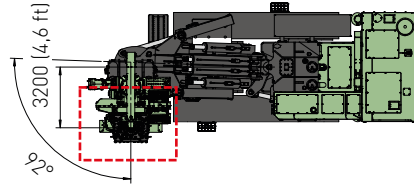

MITO 35

Multipurpose **Drilling Rig**

ITALIAN DRILLING RIGS
MANUFACTURERS SINCE 1964

JET GROUTING CONFIGURATION

26,5 m (87 ft) single pass depth - 12000 mm (39,4 ft) / 22,5 m (73,8 ft) single pass depth - 8500 mm (39,4 ft)

MOTORE DIESEL		DIESEL ENGINE	
Potenza	Power	CAT C7.1 - Stage V - Tier 4 F - 205 Kw (275 Hp) CAT C7.1 - Stage IIIA - Tier 3 - 205 Kw (275 Hp)	
Capacità serbatoio gasolio	Fuel tank capacity	380 l (100 gal)	
Capacità serbatoio olio idraulico	Oil tank capacity	450 l (118 gal)	
ANTENNA		MAST	
Corsa testa di rotazione	Rotary head stroke	8500-12000 mm / (27,9-39,4 ft)	
Tiro nominale	Nominal Pull-up force	19600 daN (44060 lbf)	
Spinta nominale	Nominal Pull-down force	19600 daN (44060 lbf)	
TESTA ROTANTE		ROTARY HEAD	
Coppia max.	Max. torque	3400 daNm (25100 lbf*ft)	
Velocità max.	Max. speed	190 rpm	
DOPPIA TESTA - DOUBLE HEAD			
Rotary superiore R12D100 2 velocità	R12D100 2-speeds upper rotary head	1400 daNm (10300 lbf*ft) / 60 rpm	
Rotary inferiore R26D100 2 velocità	R26D100 2-speeds lower rotary head	3400 daNm (25100 lbf*ft) / 30 rpm	
MORSE		CLAMP AND BREAKER	
Diametro	Diameter	90-645 mm (3,5"-25,4") / 60-415 mm (2,4"-16,3")	
PESO	WEIGHT	~36000 - 39000 Kg (~79366-85980 lbf)	

MITO 35

Innovation,
Power, Versatility.

Con caricatore - *with rod carousel*

MITO 35

Innovation, Power, Versatility.

ACCESSORI - ACCESSORIES

Caricatore idraulico per aste e tubi di rivestimento	Hydraulic rod & casing carousel	9 rods and casings Ø 152 mm
Martello idraulico	Hydraulic drifter	
Pompa triplex	Triplex pump	200 l/min - 70 bar / (52 gpm - 1015 PSI)
Pompa schiuma	Foam pump	34 l/min - 38 bar / (9 gpm - 550 PSI)
Pompa lavaggio	Washing pump	15 l/min - 150 bar / (4 gpm - 2175 PSI)
Lubrificatore di linea	Line lubricator	8,5 l/min - (2,25 gpm)
Jet grouting kit	Jet grouting kit	26,5 - 22,5 m (87 - 73,8 ft)
Cilindri estrattori	Extractic cylinders	
Gru	Crane	