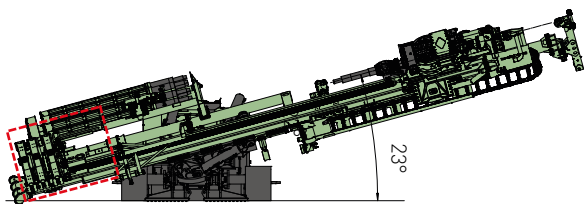

MITO 35

Multipurpose **Drilling Rig**

ITALIAN DRILLING RIGS
MANUFACTURERS SINCE 1964

JET GROUTING CONFIGURATION

26,5 m (87 ft) single pass depth - 12000 mm (39,4 ft) / 22,5 m (73,8 ft) single pass depth - 8500 mm (39,4 ft)

MOTORE DIESEL		DIESEL ENGINE	
Potenza	Power	CAT C7.1 - Stage V - Tier 4 F - 205 Kw (275 Hp) CAT C7.1 - Stage IIIA - Tier 3 - 205 Kw (275 Hp)	
Capacità serbatoio gasolio	Fuel tank capacity	380 l (100 gal)	
Capacità serbatoio olio idraulico	Oil tank capacity	450 l (118 gal)	
ANTENNA		MAST	
Corsa testa di rotazione	Rotary head stroke	8500-12000 mm / (27,9-39,4 ft)	
Tiro nominale	Nominal Pull-up force	19600 daN (44060 lbf)	
Spinta nominale	Nominal Pull-down force	19600 daN (44060 lbf)	
TESTA ROTANTE		ROTARY HEAD	
Coppia max.	Max. torque	3400 daNm (25100 lbf*ft)	
Velocità max.	Max. speed	190 rpm	
DOPPIA TESTA - DOUBLE HEAD			
Rotary superiore R12D100 2 velocità	R12D100 2-speeds upper rotary head	1400 daNm (10300 lbf*ft) / 60 rpm	
Rotary inferiore R26D100 2 velocità	R26D100 2-speeds lower rotary head	3400 daNm (25100 lbf*ft) / 30 rpm	
MORSE		CLAMP AND BREAKER	
Diametro	Diameter	90-645 mm (3,5"-25,4") / 60-415 mm (2,4"-16,3")	
PESO	WEIGHT	~36000 - 39000 Kg (~79366-85980 lbf)	

MITO 35

Innovation,
Power, Versatility.

Con caricatore - *with rod carousel*

MITO 35

Innovation, Power, Versatility.

ACCESSORI - ACCESSORIES

Caricatore idraulico per aste e tubi di rivestimento	Hydraulic rod & casing carousel	9 rods and casings Ø 152 mm
Martello idraulico	Hydraulic drifter	
Pompa triplex	Triplex pump	200 l/min - 70 bar / (52 gpm - 1015 PSI)
Pompa schiuma	Foam pump	34 l/min - 38 bar / (9 gpm - 550 PSI)
Pompa lavaggio	Washing pump	15 l/min - 150 bar / (4 gpm - 2175 PSI)
Lubrificatore di linea	Line lubricator	8,5 l/min - (2,25 gpm)
Jet grouting kit	Jet grouting kit	26,5 - 22,5 m (87 - 73,8 ft)
Cilindri estrattori	Extractic cylinders	
Gru	Crane	