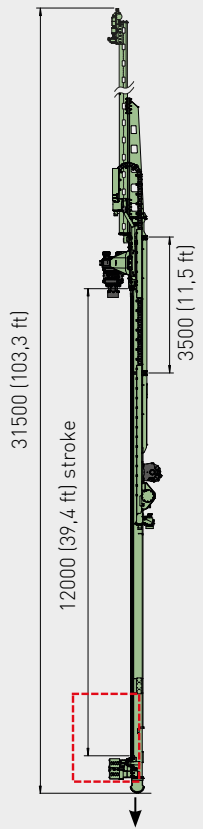

MITO 35

Multipurpose **Drilling Rig**

ITALIAN DRILLING RIGS
MANUFACTURERS SINCE 1964

JET GROUTING CONFIGURATION

26,5 m (87 ft) single pass depth - 12000 mm (39,4 ft) / 22,5 m (73,8 ft) single pass depth - 8500 mm (39,4 ft)

MOTORE DIESEL		DIESEL ENGINE	
Potenza	Power	CAT C7.1 - Stage V - Tier 4 F - 205 Kw (275 Hp) CAT C7.1 - Stage IIIA - Tier 3 - 205 Kw (275 Hp)	
Capacità serbatoio gasolio	Fuel tank capacity	380 l (100 gal)	
Capacità serbatoio olio idraulico	Oil tank capacity	450 l (118 gal)	
ANTENNA		MAST	
Corsa testa di rotazione	Rotary head stroke	8500-12000 mm / (27,9-39,4 ft)	
Tiro nominale	Nominal Pull-up force	19600 daN (44060 lbf)	
Spinta nominale	Nominal Pull-down force	19600 daN (44060 lbf)	
TESTA ROTANTE		ROTARY HEAD	
Coppia max.	Max. torque	3400 daNm (25100 lbf*ft)	
Velocità max.	Max. speed	190 rpm	
DOPPIA TESTA - DOUBLE HEAD			
Rotary superiore R12D100 2 velocità	R12D100 2-speeds upper rotary head	1400 daNm (10300 lbf*ft) / 60 rpm	
Rotary inferiore R26D100 2 velocità	R26D100 2-speeds lower rotary head	3400 daNm (25100 lbf*ft) / 30 rpm	
MORSE		CLAMP AND BREAKER	
Diametro	Diameter	90-645 mm (3,5"-25,4") / 60-415 mm (2,4"-16,3")	
PESO	WEIGHT	~36000 - 39000 Kg (~79366-85980 lbf)	

MITO 35

Innovation,
Power, Versatility.

Con caricatore - *with rod carousel*

MITO 35

Innovation, Power, Versatility.

ACCESSORI - ACCESSORIES

Caricatore idraulico per aste e tubi di rivestimento	Hydraulic rod & casing carousel	9 rods and casings Ø 152 mm
Martello idraulico	Hydraulic drifter	
Pompa triplex	Triplex pump	200 l/min - 70 bar / (52 gpm - 1015 PSI)
Pompa schiuma	Foam pump	34 l/min - 38 bar / (9 gpm - 550 PSI)
Pompa lavaggio	Washing pump	15 l/min - 150 bar / (4 gpm - 2175 PSI)
Lubrificatore di linea	Line lubricator	8,5 l/min - (2,25 gpm)
Jet grouting kit	Jet grouting kit	26,5 - 22,5 m (87 - 73,8 ft)
Cilindri estrattori	Extractic cylinders	
Gru	Crane	