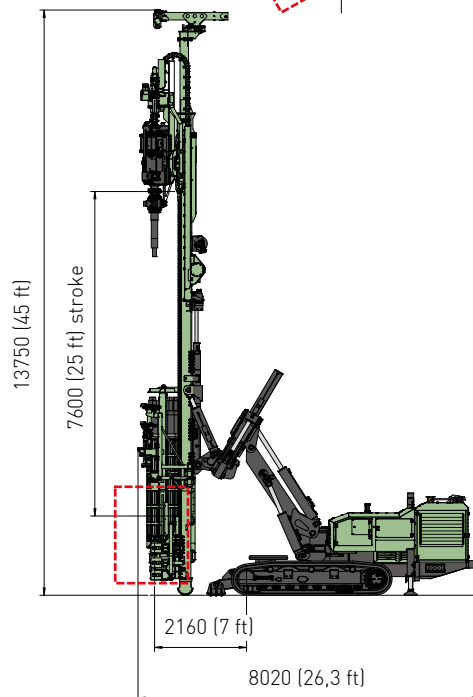

MITO 35

Multipurpose **Drilling Rig**

ITALIAN DRILLING RIGS
MANUFACTURERS SINCE 1964

JET GROUTING CONFIGURATION

26,5 m (87 ft) single pass depth - 12000 mm (39,4 ft) / 22,5 m (73,8 ft) single pass depth - 8500 mm (39,4 ft)

MOTORE DIESEL		DIESEL ENGINE	
Potenza	Power	CAT C7.1 - Stage V - Tier 4 F - 205 Kw (275 Hp) CAT C7.1 - Stage IIIA - Tier 3 - 205 Kw (275 Hp)	
Capacità serbatoio gasolio	Fuel tank capacity	380 l (100 gal)	
Capacità serbatoio olio idraulico	Oil tank capacity	450 l (118 gal)	
ANTENNA		MAST	
Corsa testa di rotazione	Rotary head stroke	8500-12000 mm / (27,9-39,4 ft)	
Tiro nominale	Nominal Pull-up force	19600 daN (44060 lbf)	
Spinta nominale	Nominal Pull-down force	19600 daN (44060 lbf)	
TESTA ROTANTE		ROTARY HEAD	
Coppia max.	Max. torque	3400 daNm (25100 lbf*ft)	
Velocità max.	Max. speed	190 rpm	
DOPPIA TESTA - DOUBLE HEAD			
Rotary superiore R12D100 2 velocità	R12D100 2-speeds upper rotary head	1400 daNm (10300 lbf*ft) / 60 rpm	
Rotary inferiore R26D100 2 velocità	R26D100 2-speeds lower rotary head	3400 daNm (25100 lbf*ft) / 30 rpm	
MORSE		CLAMP AND BREAKER	
Diametro	Diameter	90-645 mm (3,5"-25,4") / 60-415 mm (2,4"-16,3")	
PESO	WEIGHT	~36000 - 39000 Kg (~79366-85980 lbf)	

MITO 35

Innovation,
Power, Versatility.

Con caricatore - *with rod carousel*

MITO 35

Innovation, Power, Versatility.

ACCESSORI - ACCESSORIES

Caricatore idraulico per aste e tubi di rivestimento	Hydraulic rod & casing carousel	9 rods and casings Ø 152 mm
Martello idraulico	Hydraulic drifter	
Pompa triplex	Triplex pump	200 l/min - 70 bar / (52 gpm - 1015 PSI)
Pompa schiuma	Foam pump	34 l/min - 38 bar / (9 gpm - 550 PSI)
Pompa lavaggio	Washing pump	15 l/min - 150 bar / (4 gpm - 2175 PSI)
Lubrificatore di linea	Line lubricator	8,5 l/min - (2,25 gpm)
Jet grouting kit	Jet grouting kit	26,5 - 22,5 m (87 - 73,8 ft)
Cilindri estrattori	Extractic cylinders	
Gru	Crane	