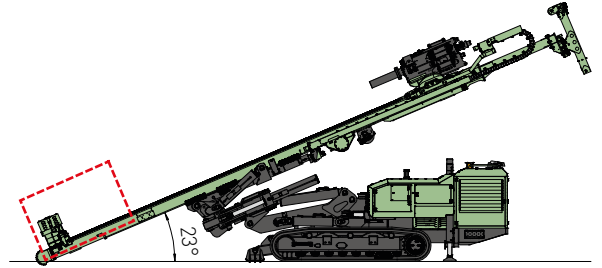

MITO 35

Multipurpose **Drilling Rig**

ITALIAN DRILLING RIGS
MANUFACTURERS SINCE 1964

JET GROUTING CONFIGURATION

26,5 m (87 ft) single pass depth - 12000 mm (39,4 ft) / 22,5 m (73,8 ft) single pass depth - 8500 mm (39,4 ft)

MOTORE DIESEL		DIESEL ENGINE	
Potenza	Power	CAT C7.1 - Stage V - Tier 4 F - 205 Kw (275 Hp) CAT C7.1 - Stage IIIA - Tier 3 - 205 Kw (275 Hp)	
Capacità serbatoio gasolio	Fuel tank capacity	380 l (100 gal)	
Capacità serbatoio olio idraulico	Oil tank capacity	450 l (118 gal)	
ANTENNA		MAST	
Corsa testa di rotazione	Rotary head stroke	8500-12000 mm / (27,9-39,4 ft)	
Tiro nominale	Nominal Pull-up force	19600 daN (44060 lbf)	
Spinta nominale	Nominal Pull-down force	19600 daN (44060 lbf)	
TESTA ROTANTE		ROTARY HEAD	
Coppia max.	Max. torque	3400 daNm (25100 lbf*ft)	
Velocità max.	Max. speed	190 rpm	
DOPPIA TESTA - DOUBLE HEAD			
Rotary superiore R12D100 2 velocità	R12D100 2-speeds upper rotary head	1400 daNm (10300 lbf*ft) / 60 rpm	
Rotary inferiore R26D100 2 velocità	R26D100 2-speeds lower rotary head	3400 daNm (25100 lbf*ft) / 30 rpm	
MORSE		CLAMP AND BREAKER	
Diametro	Diameter	90-645 mm (3,5"-25,4") / 60-415 mm (2,4"-16,3")	
PESO	WEIGHT	~36000 - 39000 Kg (~79366-85980 lbf)	

MITO 35

Innovation,
Power, Versatility.

Con caricatore - *with rod carousel*

MITO 35

Innovation, Power, Versatility.

ACCESSORI - ACCESSORIES

Caricatore idraulico per aste e tubi di rivestimento	Hydraulic rod & casing carousel	9 rods and casings Ø 152 mm
Martello idraulico	Hydraulic drifter	
Pompa triplex	Triplex pump	200 l/min - 70 bar / (52 gpm - 1015 PSI)
Pompa schiuma	Foam pump	34 l/min - 38 bar / (9 gpm - 550 PSI)
Pompa lavaggio	Washing pump	15 l/min - 150 bar / (4 gpm - 2175 PSI)
Lubrificatore di linea	Line lubricator	8,5 l/min - (2,25 gpm)
Jet grouting kit	Jet grouting kit	26,5 - 22,5 m (87 - 73,8 ft)
Cilindri estrattori	Extractic cylinders	
Gru	Crane	