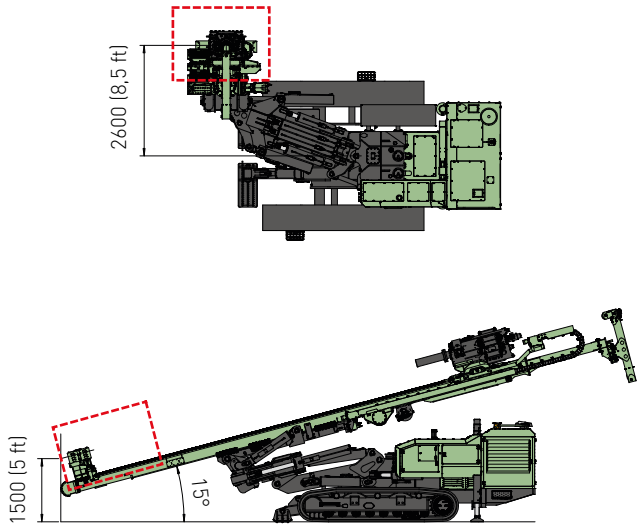

MITO 35

Multipurpose **Drilling Rig**

ITALIAN DRILLING RIGS
MANUFACTURERS SINCE 1964

JET GROUTING CONFIGURATION

26,5 m (87 ft) single pass depth - 12000 mm (39,4 ft) / 22,5 m (73,8 ft) single pass depth - 8500 mm (39,4 ft)

MOTORE DIESEL		DIESEL ENGINE	
Potenza	Power	CAT C7.1 - Stage V - Tier 4 F - 205 Kw (275 Hp) CAT C7.1 - Stage IIIA - Tier 3 - 205 Kw (275 Hp)	
Capacità serbatoio gasolio	Fuel tank capacity	380 l (100 gal)	
Capacità serbatoio olio idraulico	Oil tank capacity	450 l (118 gal)	
ANTENNA		MAST	
Corsa testa di rotazione	Rotary head stroke	8500-12000 mm / (27,9-39,4 ft)	
Tiro nominale	Nominal Pull-up force	19600 daN (44060 lbf)	
Spinta nominale	Nominal Pull-down force	19600 daN (44060 lbf)	
TESTA ROTANTE		ROTARY HEAD	
Coppia max.	Max. torque	3400 daNm (25100 lbf*ft)	
Velocità max.	Max. speed	190 rpm	
DOPPIA TESTA - DOUBLE HEAD			
Rotary superiore R12D100 2 velocità	R12D100 2-speeds upper rotary head	1400 daNm (10300 lbf*ft) / 60 rpm	
Rotary inferiore R26D100 2 velocità	R26D100 2-speeds lower rotary head	3400 daNm (25100 lbf*ft) / 30 rpm	
MORSE		CLAMP AND BREAKER	
Diametro	Diameter	90-645 mm (3,5"-25,4") / 60-415 mm (2,4"-16,3")	
PESO	WEIGHT	~36000 - 39000 Kg (~79366-85980 lbf)	

MITO 35

Innovation,
Power, Versatility.

Con caricatore - *with rod carousel*

MITO 35

Innovation, Power, Versatility.

ACCESSORI - ACCESSORIES

Caricatore idraulico per aste e tubi di rivestimento	Hydraulic rod & casing carousel	9 rods and casings Ø 152 mm
Martello idraulico	Hydraulic drifter	
Pompa triplex	Triplex pump	200 l/min - 70 bar / (52 gpm - 1015 PSI)
Pompa schiuma	Foam pump	34 l/min - 38 bar / (9 gpm - 550 PSI)
Pompa lavaggio	Washing pump	15 l/min - 150 bar / (4 gpm - 2175 PSI)
Lubrificatore di linea	Line lubricator	8,5 l/min - (2,25 gpm)
Jet grouting kit	Jet grouting kit	26,5 - 22,5 m (87 - 73,8 ft)
Cilindri estrattori	Extractic cylinders	
Gru	Crane	