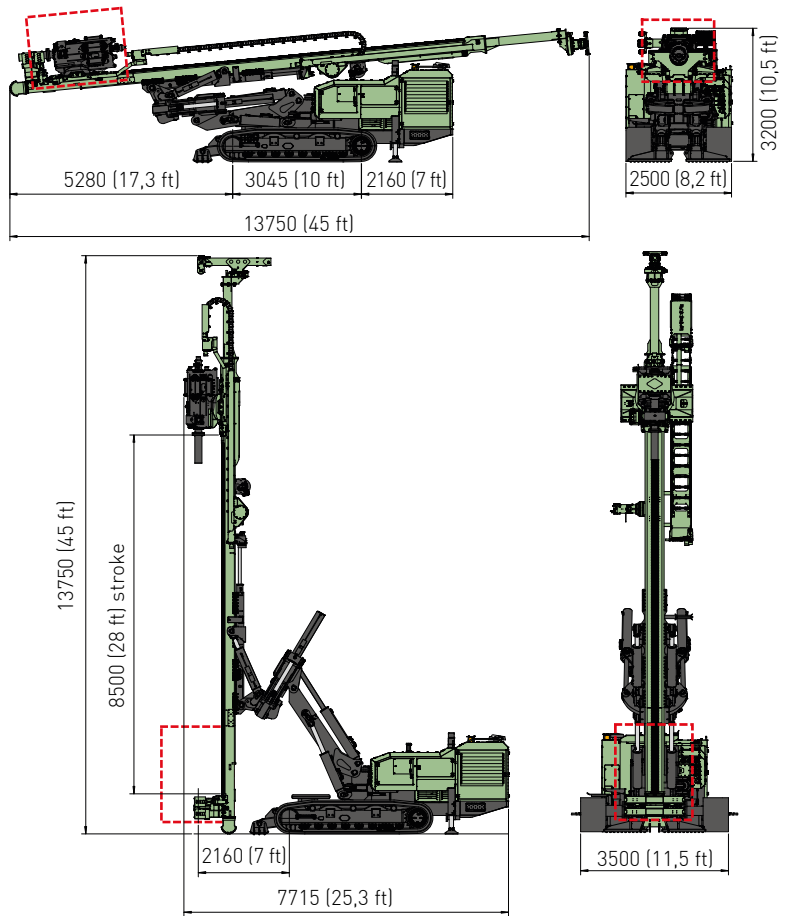

MITO 35

Multipurpose **Drilling Rig**

ITALIAN DRILLING RIGS
MANUFACTURERS SINCE 1964

JET GROUTING CONFIGURATION

26,5 m (87 ft) single pass depth - 12000 mm (39,4 ft) / 22,5 m (73,8 ft) single pass depth - 8500 mm (39,4 ft)

MOTORE DIESEL		DIESEL ENGINE	
Potenza	Power	CAT C7.1 - Stage V - Tier 4 F - 205 Kw (275 Hp) CAT C7.1 - Stage IIIA - Tier 3 - 205 Kw (275 Hp)	
Capacità serbatoio gasolio	Fuel tank capacity	380 l (100 gal)	
Capacità serbatoio olio idraulico	Oil tank capacity	450 l (118 gal)	
ANTENNA		MAST	
Corsa testa di rotazione	Rotary head stroke	8500-12000 mm / (27,9-39,4 ft)	
Tiro nominale	Nominal Pull-up force	19600 daN (44060 lbf)	
Spinta nominale	Nominal Pull-down force	19600 daN (44060 lbf)	
TESTA ROTANTE		ROTARY HEAD	
Coppia max.	Max. torque	3400 daNm (25100 lbf*ft)	
Velocità max.	Max. speed	190 rpm	
DOPPIA TESTA - DOUBLE HEAD			
Rotary superiore R12D100 2 velocità	R12D100 2-speeds upper rotary head	1400 daNm (10300 lbf*ft) / 60 rpm	
Rotary inferiore R26D100 2 velocità	R26D100 2-speeds lower rotary head	3400 daNm (25100 lbf*ft) / 30 rpm	
MORSE		CLAMP AND BREAKER	
Diametro	Diameter	90-645 mm (3,5"-25,4") / 60-415 mm (2,4"-16,3")	
PESO	WEIGHT	~36000 - 39000 Kg (~79366-85980 lbf)	

MITO 35

Innovation,
Power, Versatility.

Con caricatore - *with rod carousel*

MITO 35

Innovation, Power, Versatility.

ACCESSORI - ACCESSORIES

Caricatore idraulico per aste e tubi di rivestimento	Hydraulic rod & casing carousel	9 rods and casings Ø 152 mm
Martello idraulico	Hydraulic drifter	
Pompa triplex	Triplex pump	200 l/min - 70 bar / (52 gpm - 1015 PSI)
Pompa schiuma	Foam pump	34 l/min - 38 bar / (9 gpm - 550 PSI)
Pompa lavaggio	Washing pump	15 l/min - 150 bar / (4 gpm - 2175 PSI)
Lubrificatore di linea	Line lubricator	8,5 l/min - (2,25 gpm)
Jet grouting kit	Jet grouting kit	26,5 - 22,5 m (87 - 73,8 ft)
Cilindri estrattori	Extractic cylinders	
Gru	Crane	