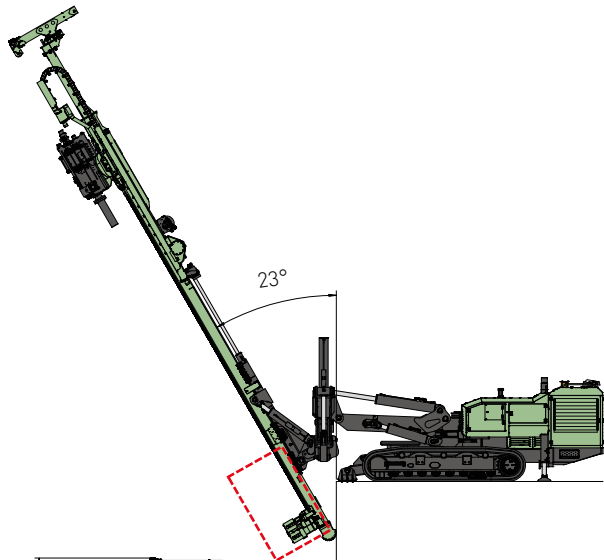

MITO 35

Multipurpose **Drilling Rig**

ITALIAN DRILLING RIGS
MANUFACTURERS SINCE 1964

JET GROUTING CONFIGURATION

26,5 m (87 ft) single pass depth - 12000 mm (39,4 ft) / 22,5 m (73,8 ft) single pass depth - 8500 mm (39,4 ft)

MOTORE DIESEL		DIESEL ENGINE	
Potenza	Power	CAT C7.1 - Stage V - Tier 4 F - 205 Kw (275 Hp) CAT C7.1 - Stage IIIA - Tier 3 - 205 Kw (275 Hp)	
Capacità serbatoio gasolio	Fuel tank capacity	380 l (100 gal)	
Capacità serbatoio olio idraulico	Oil tank capacity	450 l (118 gal)	
ANTENNA		MAST	
Corsa testa di rotazione	Rotary head stroke	8500-12000 mm / (27,9-39,4 ft)	
Tiro nominale	Nominal Pull-up force	19600 daN (44060 lbf)	
Spinta nominale	Nominal Pull-down force	19600 daN (44060 lbf)	
TESTA ROTANTE		ROTARY HEAD	
Coppia max.	Max. torque	3400 daNm (25100 lbf*ft)	
Velocità max.	Max. speed	190 rpm	
DOPPIA TESTA - DOUBLE HEAD			
Rotary superiore R12D100 2 velocità	R12D100 2-speeds upper rotary head	1400 daNm (10300 lbf*ft) / 60 rpm	
Rotary inferiore R26D100 2 velocità	R26D100 2-speeds lower rotary head	3400 daNm (25100 lbf*ft) / 30 rpm	
MORSE		CLAMP AND BREAKER	
Diametro	Diameter	90-645 mm (3,5"-25,4") / 60-415 mm (2,4"-16,3")	
PESO	WEIGHT	~36000 - 39000 Kg (~79366-85980 lbf)	

MITO 35

Innovation,
Power, Versatility.

Con caricatore - *with rod carousel*

MITO 35

Innovation, Power, Versatility.

ACCESSORI - ACCESSORIES

Caricatore idraulico per aste e tubi di rivestimento	Hydraulic rod & casing carousel	9 rods and casings Ø 152 mm
Martello idraulico	Hydraulic drifter	
Pompa triplex	Triplex pump	200 l/min - 70 bar / (52 gpm - 1015 PSI)
Pompa schiuma	Foam pump	34 l/min - 38 bar / (9 gpm - 550 PSI)
Pompa lavaggio	Washing pump	15 l/min - 150 bar / (4 gpm - 2175 PSI)
Lubrificatore di linea	Line lubricator	8,5 l/min - (2,25 gpm)
Jet grouting kit	Jet grouting kit	26,5 - 22,5 m (87 - 73,8 ft)
Cilindri estrattori	Extractic cylinders	
Gru	Crane	