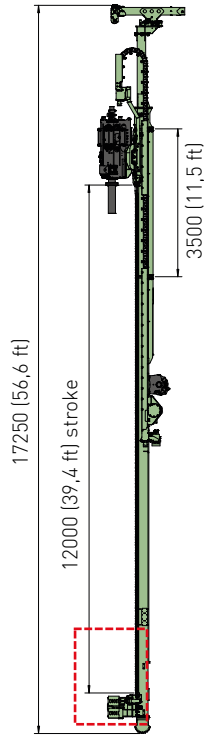

MITO 35

Multipurpose **Drilling Rig**

ITALIAN DRILLING RIGS
MANUFACTURERS SINCE 1964

JET GROUTING CONFIGURATION

26,5 m (87 ft) single pass depth - 12000 mm (39,4 ft) / 22,5 m (73,8 ft) single pass depth - 8500 mm (39,4 ft)

MOTORE DIESEL		DIESEL ENGINE	
Potenza	Power	CAT C7.1 - Stage V - Tier 4 F - 205 Kw (275 Hp) CAT C7.1 - Stage IIIA - Tier 3 - 205 Kw (275 Hp)	
Capacità serbatoio gasolio	Fuel tank capacity	380 l (100 gal)	
Capacità serbatoio olio idraulico	Oil tank capacity	450 l (118 gal)	
ANTENNA		MAST	
Corsa testa di rotazione	Rotary head stroke	8500-12000 mm / (27,9-39,4 ft)	
Tiro nominale	Nominal Pull-up force	19600 daN (44060 lbf)	
Spinta nominale	Nominal Pull-down force	19600 daN (44060 lbf)	
TESTA ROTANTE		ROTARY HEAD	
Coppia max.	Max. torque	3400 daNm (25100 lbf*ft)	
Velocità max.	Max. speed	190 rpm	
DOPPIA TESTA - DOUBLE HEAD			
Rotary superiore R12D100 2 velocità	R12D100 2-speeds upper rotary head	1400 daNm (10300 lbf*ft) / 60 rpm	
Rotary inferiore R26D100 2 velocità	R26D100 2-speeds lower rotary head	3400 daNm (25100 lbf*ft) / 30 rpm	
MORSE		CLAMP AND BREAKER	
Diametro	Diameter	90-645 mm (3,5"-25,4") / 60-415 mm (2,4"-16,3")	
PESO	WEIGHT	~36000 - 39000 Kg (~79366-85980 lbf)	

MITO 35

Innovation,
Power, Versatility.

Con caricatore - *with rod carousel*

MITO 35

Innovation, Power, Versatility.

ACCESSORI - ACCESSORIES

Caricatore idraulico per aste e tubi di rivestimento	Hydraulic rod & casing carousel	9 rods and casings Ø 152 mm
Martello idraulico	Hydraulic drifter	
Pompa triplex	Triplex pump	200 l/min - 70 bar / (52 gpm - 1015 PSI)
Pompa schiuma	Foam pump	34 l/min - 38 bar / (9 gpm - 550 PSI)
Pompa lavaggio	Washing pump	15 l/min - 150 bar / (4 gpm - 2175 PSI)
Lubrificatore di linea	Line lubricator	8,5 l/min - (2,25 gpm)
Jet grouting kit	Jet grouting kit	26,5 - 22,5 m (87 - 73,8 ft)
Cilindri estrattori	Extractic cylinders	
Gru	Crane	